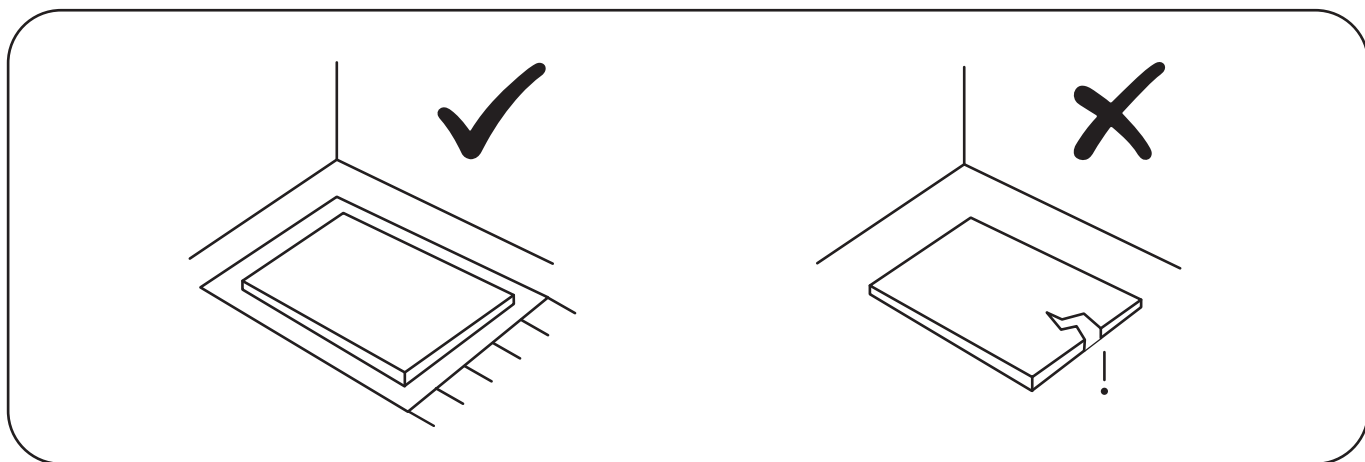

SKAGEN

SKDESIGN

Стул обеденный

Сборку производить на мягкой поверхности!

Не знаете как собрать? Позвоните!

A1

A2

15 МИН

B1 M6×40 **×4**

A detailed line drawing of a screw with a hexagonal head and a threaded shaft.

B2 **×1**

A line drawing of a screwdriver with a cross-shaped handle and a flat tip.A circular icon containing a shopping cart symbol, indicating that the tool is included in the product's accessories.