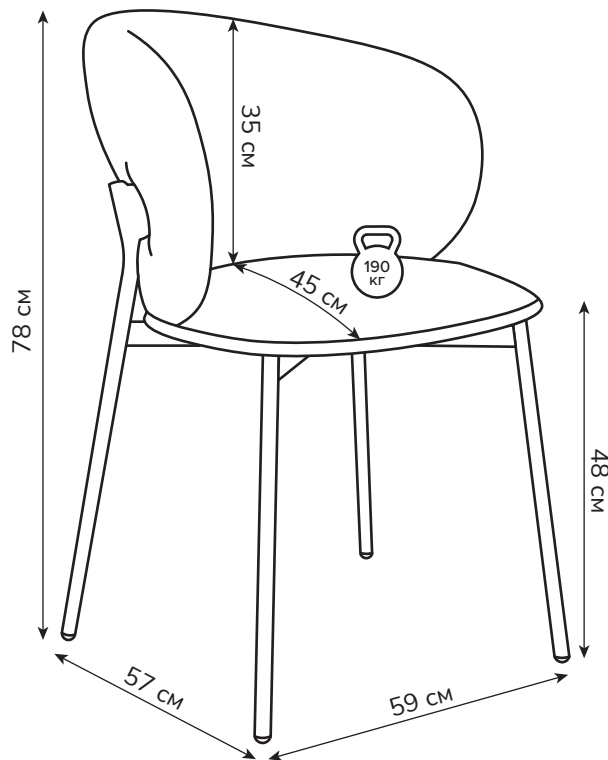

SKAGEN

SKDESIGN

Стул обеденный

Сборку производить на мягкой поверхности!

Не знаете как собрать? Позвоните!

A1

A2

15 МИН

B1 M6×40 **×4**

A detailed line drawing of a screw with a hexagonal head and a threaded shaft.

B2 **×1**

A line drawing of a screwdriver with a cross-shaped handle and a flat tip.A circular icon containing a shopping cart symbol, indicating that the tool is included in the product's accessories.